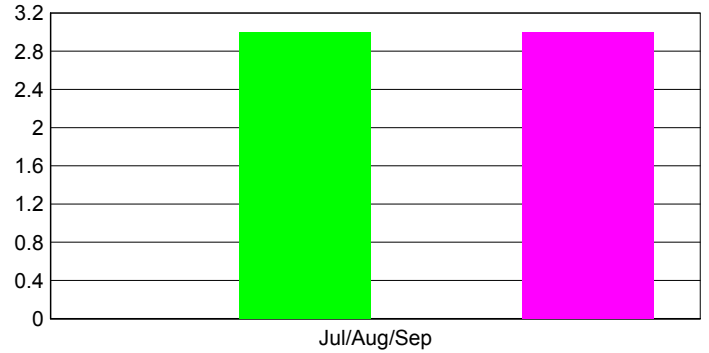

### YTD Status Quo Clubs 2011-2012

Status Quo Clubs Compared to Status Quo Members

Legend: Status Quo Clubs (Cyan), Total Status Quo Members (Green)

## MEMBERSHIP

**Membership Results**  
2011-2012

**Membership**  
2010-2011

Month	Net Memb Goal	Actual New Memb	Actual Dropped Memb	Gain/Loss of Memb	Gain/Loss of Memb
Jul/Aug/Sep		3	0	3	-1
<b>Totals</b>		<b>3</b>	<b>0</b>	<b>3</b>	<b>-1</b>

### Membership Results 2011-2012

Goal, New, Dropped, Gain/Loss

Legend: Goal (Cyan), Actual (Green), Dropped (Yellow), Gain Loss (Magenta)