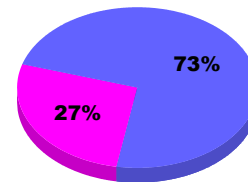

Gender Comparison 2011-2012

Jul/Aug/Sep

Legend: Male (Blue), Female (Magenta)