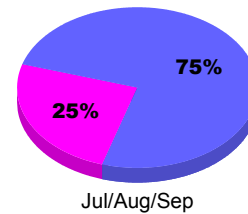

Gender Comparison 2011-2012

Legend: Male (Blue), Female (Magenta)