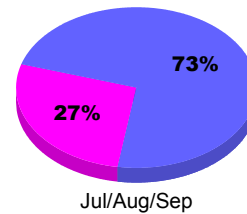

Gender Comparison 2011-2012

Legend: Male (blue), Female (purple)